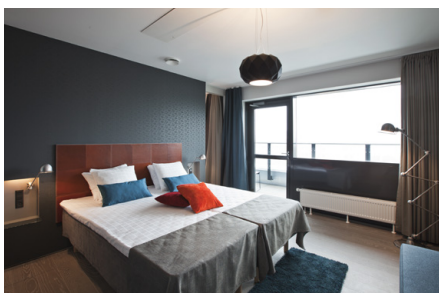

Sydhavns Plads 15 | DK-2450 København
Phone +45 88 33 36 66 | Email sydhavnen@scandichotels.com
scandichotels.com/sydhavnen

Scandic
SYDHAVNEN