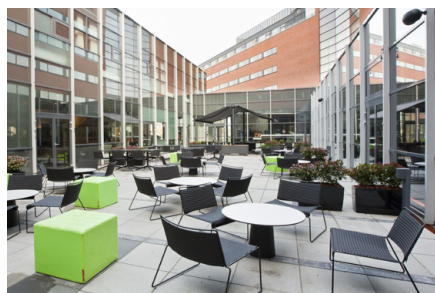

Sydhavns Plads 15 | DK-2450 København
Phone +45 88 33 36 66 | Email sydhavnen@scandichotels.com
scandichotels.com/sydhavnen

Scandic
SYDHAVNEN